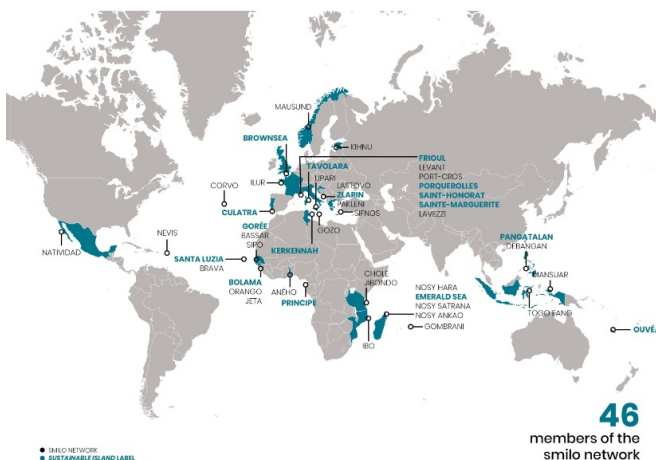

#biodiversity

#island

#waste

## SUPPORT FOR THE SUSTAINABLE MANAGEMENT OF SMALL ISLANDS

Structure : SMILO

Difficulté : facile

The Small Islands Organization (SMILO) is an NGO that supports small islands of less than 150 km<sup>2</sup> seeking to move toward more sustainable territorial management.

Based on shared governance, SMILO promotes sustainable territorial development and innovation on the islands for the benefit of the populations and their environment.

SMILO focuses on sustainable solutions in the areas of water and sanitation, waste, energy, biodiversity, landscapes, and heritage. Its objective is thus to reduce the impacts associated with human use and development, in order to contribute to the preservation and enhancement of natural resources and biodiversity.